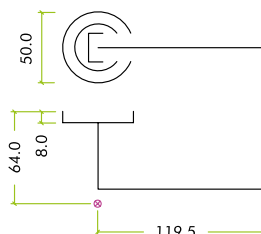

SUITABILITY

STANDARDS

TECHNICAL

CODE	DESCRIPTION	ADDITIONAL INFO.	FINISH
ZPZ030CPSS	Milan lever on rose	Zinc base material	Polished Chrome / Satin Stainless
ZPZ030CPMB	Milan lever on rose	Zinc base material	Polished Chrome / Matt Black
ZPZ030PNSS	Milan lever on rose	Zinc base material	Polished Nickel / Satin Stainless
ZPZ030-OMB	Milan lever on rose	Zinc base material	Oscuro Matt Black
ZPZ030-ETB	Milan lever on rose	Zinc base material	Etna Bronze
ZPZ030-FSB	Milan lever on rose	Zinc base material	Favo Satin Brass
ZPZ030-TRG	Milan lever on rose	Zinc base material	Tuscan Rose Gold

ZOO
ARCHITECTURAL HARDWARE

For more information please contact us today:

ERA Home Security T/A Zoo Hardware,
Unit B, Dukes Drive, Kingmoor Park North,
Carlisle, Cumbria CA6 4SH

Call: 01228 672900
Fax: 01228 672928
Email: sales@zoo-hardware.co.uk
Web: www.zoohardware.co.uk