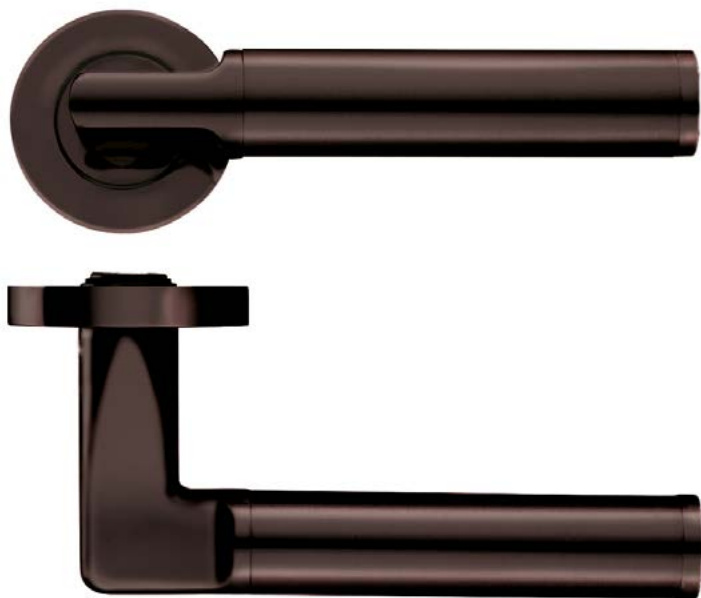

TECHNICAL SPECIFICATION SHEET

STANZA
ARCHITECTURAL HARDWARE

ZPZ030

ZPZ030-ETB

ZPZ030CPMB

ZPZ030CPSS

ZPZ030-FSB

ZPZ030-OMB

ZPZ030PNSS

ZPZ030-TRG

SPECIFICATION

- Zinc base materials
- 50mm x 8mm sprung screw on rose
- Bolt through fixings included
- 100mm steel spindle supplied
- Suitable for 35-54mm doors
- M6 grub screw for additional fixing strength

SUITABILITY

STANDARDS

TECHNICAL

CODE	DESCRIPTION	ADDITIONAL INFO.	FINISH
ZPZ030CPSS	Milan lever on rose	Zinc base material	Polished Chrome / Satin Stainless
ZPZ030CPMB	Milan lever on rose	Zinc base material	Polished Chrome / Matt Black
ZPZ030PNSS	Milan lever on rose	Zinc base material	Polished Nickel / Satin Stainless
ZPZ030-OMB	Milan lever on rose	Zinc base material	Oscuro Matt Black
ZPZ030-ETB	Milan lever on rose	Zinc base material	Etna Bronze
ZPZ030-FSB	Milan lever on rose	Zinc base material	Favo Satin Brass
ZPZ030-TRG	Milan lever on rose	Zinc base material	Tuscan Rose Gold