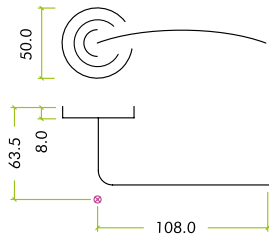

ZPZ060

ZPZ060SC

ZPZ060CP

SPECIFICATION

- Zinc base materials
- 50mm x 8mm sprung screw on rose
- Bolt through fixings included
- 100mm steel spindle supplied
- Suitable for 35-54mm doors
- M6 grub screw for additional fixing strength

SUITABILITY

STANDARDS

TECHNICAL

CODE	DESCRIPTION	ADDITIONAL INFO.	FINISH
ZPZ060CP	Verona lever on rose	Zinc base material	Polished Chrome
ZPZ060SC	Verona lever on rose	Zinc base material	Satin Chrome

ZOO
ARCHITECTURAL HARDWARE