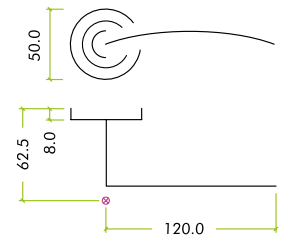

ZPZ100

ZPZ100SCCP

ZPZ100-OMB

ZPZ100-ETB

ZPZ100-FSB

ZPZ100-TRG

SPECIFICATION

- Zinc base materials
- 50mm x 8mm sprung screw on rose
- Bolt through fixings included
- 100mm steel spindle supplied
- Suitable for 35-54mm doors
- M6 grub screw for additional fixing strength

SUITABILITY

STANDARDS

TECHNICAL

CODE	DESCRIPTION	ADDITIONAL INFO.	FINISH
ZPZ100SCCP	Adria lever on rose	Zinc base material	Satin Chrome / Polished Chrome
ZPZ100-OMB	Adria lever on rose	Zinc base material	Oscuro Matt Black
ZPZ100-ETB	Adria lever on rose	Zinc base material	Etna Bronze
ZPZ100-FSB	Adria lever on rose	Zinc base material	Favo Satin Brass
ZPZ100-TRG	Adria lever on rose	Zinc base material	Tuscan Rose Gold