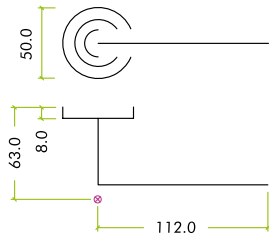

SUITABILITY

STANDARDS

TECHNICAL

CODE	DESCRIPTION	ADDITIONAL INFO.	FINISH
ZPZ110CPSN	Atlanta lever on rose	Zinc base material	Polished Chrome / Satin Nickel

ZOO

ARCHITECTURAL HARDWARE

For more information please contact us today:

ERA Home Security T/A Zoo Hardware,
Unit B, Dukes Drive, Kingmoor Park North,
Carlisle, Cumbria CA6 4SH

Call: 01228 672900
Fax: 01228 672928
Email: sales@zoo-hardware.co.uk
Web: www.zoohardware.co.uk