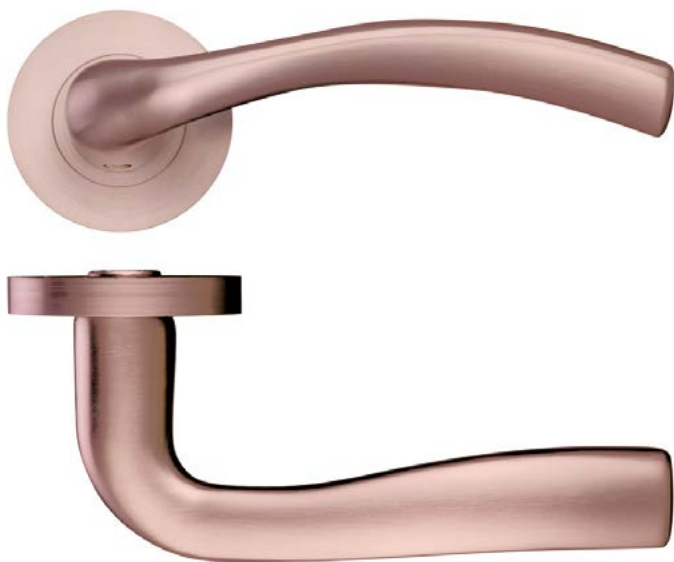

**ZPZ050**

ZPZ050-TRG

ZPZ050-CP

ZPZ050-SC

ZPZ050-FB

ZPZ050-OMB

ZPZ050-FSB

ZPZ050-ETB

**SPECIFICATION**

- Zinc base materials
- 50mm x 8mm sprung screw on rose
- Bolt through fixings included
- 100mm steel spindle supplied
- Suitable for 35-54mm doors
- M6 grub screw for additional fixing strength

**SUITABILITY**

**STANDARDS**

**TECHNICAL**

CODE	DESCRIPTION	ADDITIONAL INFO.	FINISH
ZPZ050CP	Siena lever on rose	Zinc base material	Polished Chrome
ZPZ050SC	Siena lever on rose	Zinc base material	Satin Chrome
ZPZ050FB	Siena lever on rose	Zinc base material	Florentine Bronze
ZPZ050-OMB	Siena lever on rose	Zinc base material	Oscuro Matt Black
ZPZ050-ETB	Siena lever on rose	Zinc base material	Etna Bronze
ZPZ050-FSB	Siena lever on rose	Zinc base material	Favo Satin Brass
ZPZ050-TRG	Siena lever on rose	Zinc base material	Tuscan Rose Gold