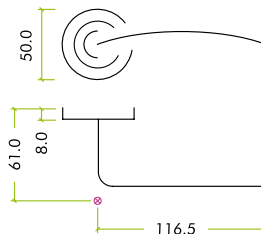

SUITABILITY

STANDARDS

TECHNICAL