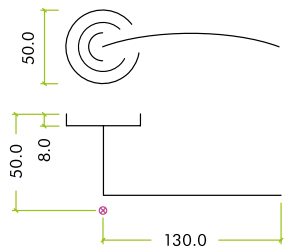

SUITABILITY

STANDARDS

TECHNICAL

CODE	DESCRIPTION	ADDITIONAL INFO.	FINISH
ZPZ230FB	Asti lever on rose	Zinc base material	Florentine Bronze
		For more information please contact us today: ERA Home Security T/A Zoo Hardware, Unit B, Dukes Drive, Kingmoor Park North, Carlisle, Cumbria CA6 4SH Call: 01228 672900 Fax: 01228 672928 Email: sales@zoo-hardware.co.uk Web: www.zoohardware.co.uk	
		FM 668401 EMS 668402