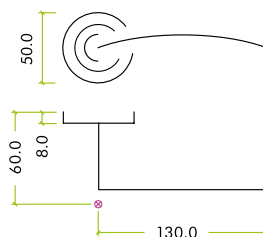

TECHNICAL SPECIFICATION SHEET

STANZA
ARCHITECTURAL HARDWARE

ZPZ240

ZPZ240SC

ZPZ240CP

ZPZ240FB

SPECIFICATION

- Zinc base materials
- 50mm x 8mm sprung screw on rose
- Bolt through fixings included
- 100mm steel spindle supplied
- Suitable for 35-54mm doors
- M6 grub screw for additional fixing strength

SUITABILITY

STANDARDS

TECHNICAL

CODE	DESCRIPTION	ADDITIONAL INFO.	FINISH
ZPZ240CP	Lincoln lever on rose	Zinc base material	Polished Chrome
ZPZ240SC	Lincoln lever on rose	Zinc base material	Satin Chrome
ZPZ240FB	Lincoln lever on rose	Zinc base material	Florentine Bronze