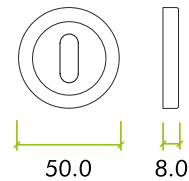

ZPZ002

SPECIFICATION

- Standard profile escutcheon
- 50mm x 8mm sprung screw on zinc rose
- Fixing screws supplied

SUITABILITY

STANDARDS

TECHNICAL

CODE	DESCRIPTION	ADDITIONAL INFO.	FINISH
ZPZ002CP	Standard profile escutcheon	Zinc base material	Polished Chrome
ZPZ002SC	Standard profile escutcheon	Zinc base material	Satin Chrome
ZPZ002FB	Standard profile escutcheon	Zinc base material	Florentine Bronze
ZPZ002SN	Standard profile escutcheon	Zinc base material	Satin Nickel
ZPZ002PN	Standard profile escutcheon	Zinc base material	Polished Nickel
ZPZ002-OMB	Standard profile escutcheon	Zinc base material	Oscuro Matt Black
ZPZ002-ETB	Standard profile escutcheon	Zinc base material	Etna Bronze
ZPZ002-FSB	Standard profile escutcheon	Zinc base material	Favo Satin Brass
ZPZ002-TRG	Standard profile escutcheon	Zinc base material	Tuscan Rose Gold

ZOO
ARCHITECTURAL HARDWARE

For more information please contact us today:

ERA Home Security T/A Zoo Hardware,
Unit B, Dukes Drive, Kingmoor Park North,
Carlisle, Cumbria CA6 4SH

Call: 01228 672900
Fax: 01228 672928
Email: sales@zoo-hardware.co.uk
Web: www.zoohardware.co.uk

FM 668401

EMS 668402