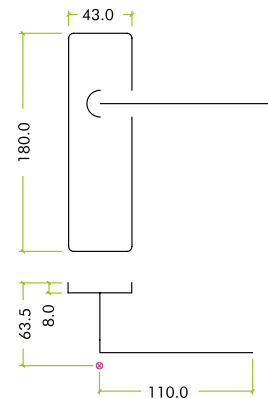

ZPZ071

ZPZ071CP

ZPZ071SC

SPECIFICATION

- Zinc base material
- 43mm x 180mm backplate
- Standard lock profile
- 57mm c/c (Standard lock)
- Face-fix backplate
- Bolt-through fixings supplied

SUITABILITY

STANDARDS

TECHNICAL

CODE	DESCRIPTION	ADDITIONAL INFO.	FINISH
ZPZ071CP	Venice lever on backplate	Standard lock profile backplate	Polished Chrome
ZPZ071SC	Venice lever on backplate	Standard lock profile backplate	Satin Chrome