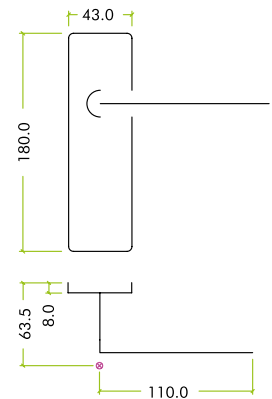

ZPZ072

ZPZ072CP

ZPZ072SC

SPECIFICATION

- Zinc base material
- 43mm x 180mm latch backplate
- Face-fix backplate
- Bolt-through fixings supplied

SUITABILITY

STANDARDS

TECHNICAL

CODE	DESCRIPTION	ADDITIONAL INFO.	FINISH
ZPZ072CP	Venice lever on backplate	Latch backplate	Polished Chrome
ZPZ072SC	Venice lever on backplate	Latch backplate	Satin Chrome

ZOO
ARCHITECTURAL HARDWARE

For more information please contact us today: