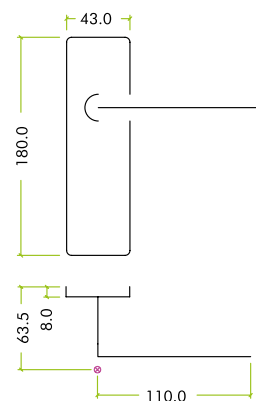

ZPZ073

ZPZ073CP

ZPZ073SC

SPECIFICATION

- Zinc base material
- 43mm x 180mm backplate
- Bathroom turn backplate
- 57mm c/c (Bathroom)
- Face-fix backplate
- Bolt-through fixings supplied

SUITABILITY

STANDARDS

TECHNICAL

CODE	DESCRIPTION	ADDITIONAL INFO.	FINISH
ZPZ073CP	Venice lever on backplate	Bathroom backplate	Polished Chrome
ZPZ073SC	Venice lever on backplate	Bathroom backplate	Satin Chrome

ZOO
ARCHITECTURAL HARDWARE