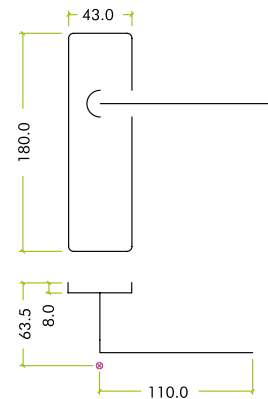

ZPZ071EP

ZPZ071EPCP

ZPZ071EPSC

SPECIFICATION

- Zinc base material
- 43mm x 180mm backplate
- Euro lock profile
- 47.5mm c/c (Euro lock)
- Face-fix backplate
- Bolt-through fixings supplied

SUITABILITY

STANDARDS

TECHNICAL

CODE	DESCRIPTION	ADDITIONAL INFO.	FINISH
ZPZ071EPCP	Venice lever on backplate	Euro lock profile backplate	Polished Chrome
ZPZ071EPSC	Venice lever on backplate	Euro lock profile backplate	Satin Chrome