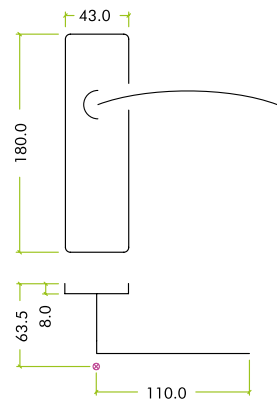

ZPZ081

ZPZ081CP

ZPZ081SC

ZPZ081SCCP

SPECIFICATION

- Zinc base material
- 43mm x 180mm backplate
- Standard lock profile
- 57mm c/c (Standard lock)
- Face-fix backplate
- Bolt-through fixings supplied

SUITABILITY

STANDARDS

TECHNICAL

CODE	DESCRIPTION	ADDITIONAL INFO.	FINISH
ZPZ081CP	Amalfi lever on backplate	Standard lock profile backplate	Polished Chrome
ZPZ081SC	Amalfi lever on backplate	Standard lock profile backplate	Satin Chrome
ZPZ081SCCP	Amalfi lever on backplate	Standard lock profile backplate	Satin Chrome / Polished Chrome