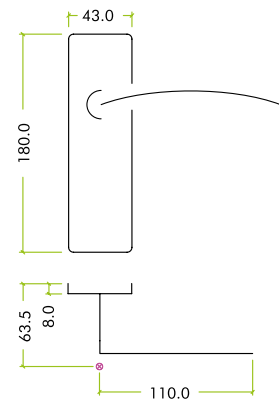

ZPZ082

ZPZ082SC

ZPZ082CP

ZPZ082SCCP

SPECIFICATION

- Zinc base material
- 43mm x 180mm latch backplate
- Face-fix backplate
- Bolt-through fixings supplied

SUITABILITY

STANDARDS

TECHNICAL

CODE	DESCRIPTION	ADDITIONAL INFO.	FINISH
ZPZ082CP	Amalfi lever on backplate	Latch backplate	Polished Chrome
ZPZ082SC	Amalfi lever on backplate	Latch backplate	Satin Chrome
ZPZ082SCCP	Amalfi lever on backplate	Latch backplate	Satin Chrome / Polished Chrome