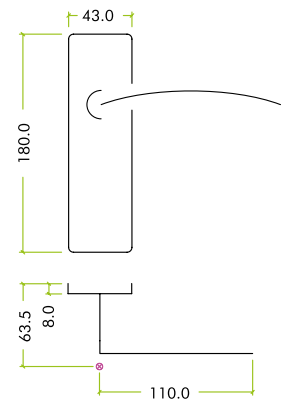

ZPZ083

ZPZ083SCCP

ZPZ083CP

ZPZ083SC

SPECIFICATION

- Zinc base material
- 43mm x 180mm backplate
- Bathroom turn backplate
- 57mm c/c (Bathroom)
- Face-fix backplate
- Bolt-through fixings supplied

SUITABILITY

STANDARDS

TECHNICAL

CODE	DESCRIPTION	ADDITIONAL INFO.	FINISH
ZPZ083CP	Amalfi lever on backplate	Bathroom backplate	Polished Chrome
ZPZ083SC	Amalfi lever on backplate	Bathroom backplate	Satin Chrome
ZPZ083SCCP	Amalfi lever on backplate	Bathroom backplate	Satin Chrome / Polished Chrome