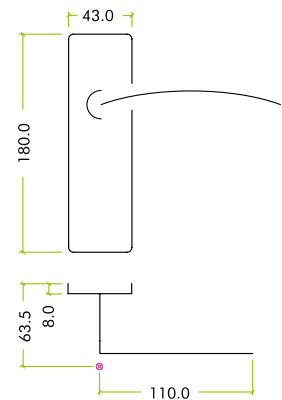

**ZPZ081EP**

ZPZ081EPSCCP

ZPZ081EPCP

ZPZ081EPSC

**SPECIFICATION**

- Zinc base material
- 43mm x 180mm backplate
- Euro lock profile
- 47.5mm c/c (Euro lock)
- Face-fix backplate
- Bolt-through fixings supplied

**SUITABILITY**

**STANDARDS**

**TECHNICAL**

CODE	DESCRIPTION	ADDITIONAL INFO.	FINISH
ZPZ081EPCP	Amalfi lever on backplate	Euro lock profile backplate	Polished Chrome
ZPZ081EPSC	Amalfi lever on backplate	Euro lock profile backplate	Satin Chrome
ZPZ081EPSCCP	Amalfi lever on backplate	Euro lock profile backplate	Satin Chrome / Polished Chrome