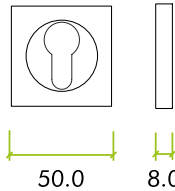

ZPZSQ001

SPECIFICATION

- Square euro profile escutcheon
- 50mm x 8mm square rose
- Grub screw fixing
- Fixing screws supplied
- Suitable for use with a customised ZPZ lever on rose

SUITABILITY

STANDARDS

TECHNICAL

CODE	DESCRIPTION	ADDITIONAL INFO.	FINISH
ZPZSQ001-OMB	Square euro profile escutcheon	Zinc base material	Oscuro Matt Black
ZPZSQ001-ETB	Square euro profile escutcheon	Zinc base material	Etna Bronze
ZPZSQ001-FSB	Square euro profile escutcheon	Zinc base material	Favo Satin Brass
ZPZSQ001-TRG	Square euro profile escutcheon	Zinc base material	Tuscan Rose Gold

ZOO
ARCHITECTURAL HARDWARE

For more information please contact us today:

ERA Home Security T/A Zoo Hardware,
Unit B, Dukes Drive, Kingmoor Park North,
Carlisle, Cumbria CA6 4SH

Call: 01228 672900
Fax: 01228 672928
Email: sales@zoo-hardware.co.uk
Web: www.zoohardware.co.uk

FM 668401

EMS 668402