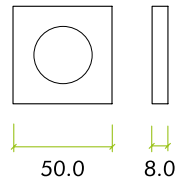

ZPZSQR

SPECIFICATION

- Spare square rose pack for lever on rose
- 50mm x 8mm screw on rose
- Supplied in pairs
- Suitable for replacing or customising the rose on a ZPZ lever

SUITABILITY

STANDARDS

TECHNICAL

CODE	DESCRIPTION	ADDITIONAL INFO.	FINISH
ZPZSQR-OMB	Spare square rose pack - lever on rose	Zinc base material	Oscuro Matt Black
ZPZSQR-ETB	Spare square rose pack - lever on rose	Zinc base material	Etna Bronze
ZPZSQR-FSB	Spare square rose pack - lever on rose	Zinc base material	Favo Satin Brass
ZPZSQR-TRG	Spare square rose pack - lever on rose	Zinc base material	Tuscan Rose Gold

For more information please contact us today:

ERA Home Security T/A Zoo Hardware,
Unit B, Dukes Drive, Kingmoor Park North,
Carlisle, Cumbria CA6 4SH

Call: 01228 672900
Fax: 01228 672928
Email: sales@zoo-hardware.co.uk
Web: www.zoohardware.co.uk

FM 668401 EMS 668402