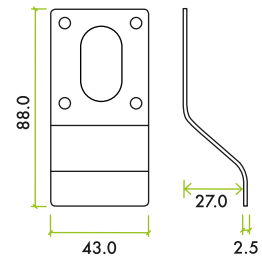

ZAS17

ZAS17SS

SPECIFICATION

- 43 x 88mm
- Material: Stainless steel
- Face fixing
- Supplied with fixings
- Fire tested suitable for 30 & 60 min timber doors
- 10 year mechanical guarantee

SUITABILITY

STANDARDS

TECHNICAL

CODE	DESCRIPTION	FINISH
ZAS17SS	Latch pull - Oval profile cylinder	Satin Stainless
	<p>For more information please contact us today: ERA Home Security T/A Zoo Hardware, Unit B, Dukes Drive, Kingmoor Park North, Carlisle, Cumbria CA6 4SH</p> <p>Call: 01228 672900 Fax: 01228 672928 Email: sales@zoo-hardware.co.uk Web: www.zoohardware.co.uk</p>	 <p>FM 668401 EMS 668402</p>