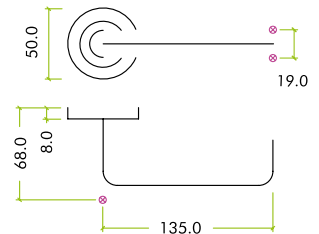

TECHNICAL SPECIFICATION SHEET

RT030

RT030PVDSB

RT030PVDBZ

RT030PCB

RT030-PCW

SPECIFICATION

- Cast stainless steel rose
- 50mm x 8mm round sprung rose
- SS304 stainless steel
- 19mm diameter tube
- Complies with the design requirements of BS8300
- 4 point fixing inner rose
- Screw on rose cover
- Supplied with bolt through & wood screw fixings
- Suitable for 35-54mm doors
- Improved allen key for easier installation
- Grub screw on underside of lever
- NO plastic packaging

SUITABILITY

STANDARDS

TECHNICAL

CODE	DESCRIPTION	FINISH
RT030PCB	Maggiore lever on rose	Powder Coated Black
RT030-PCW	Maggiore lever on rose	Powder Coated White
RT030PVDSB	Maggiore lever on rose	PVD Satin Brass
RT030PVDBZ	Maggiore lever on rose	PVD Satin Bronze