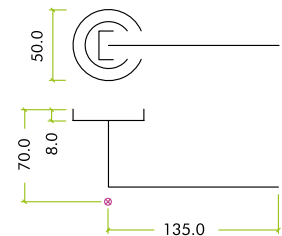

SUITABILITY

STANDARDS

TECHNICAL