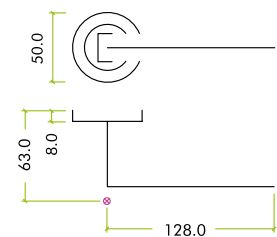

SUITABILITY

STANDARDS

TECHNICAL