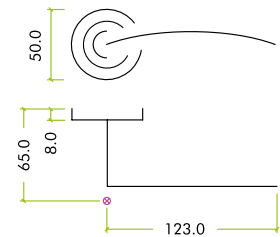

SUITABILITY

STANDARDS

TECHNICAL