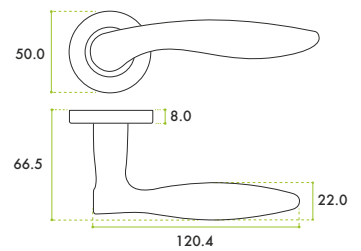

**ZPA060**

ZPA060-CP

ZPA060-SC

ZPA060-MB

CODE	FINISH
ZPA060-CP	Polished Chrome
ZPA060-SC	Satin Chrome
ZPA060-MB	Matt Black

**SPECIFICATION**

- Aluminium lever built on a zinc rose
- 50mm x 8mm sprung screw on rose
- Bolt through fixings included
- Suitable for 35-54mm doors
- No plastic packaging

**SUITABILITY**

**STANDARDS**

**TECHNICAL**

CODE	DESCRIPTION	ADDITIONAL INFO.
ZPA060-CP	Cadiz lever on rose	Aluminium lever built on a zinc rose
ZPA060-SC	Cadiz lever on rose	Aluminium lever built on a zinc rose
ZPA060-MB	Cadiz lever on rose	Aluminium lever built on a zinc rose