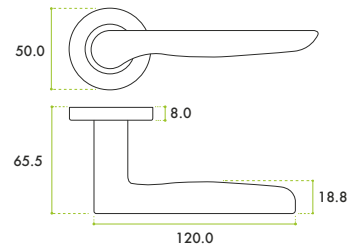

**ZPA080**

ZPA080-MB

ZPA080-CP

ZPA080-SC

CODE	FINISH
ZPA080-CP	Polished Chrome
ZPA080-SC	Satin Chrome
ZPA080-MB	Matt Black

**SPECIFICATION**

- Aluminium lever built on a zinc rose
- 50mm x 8mm sprung screw on rose
- Bolt through fixings included
- Suitable for 35-54mm doors
- No plastic packaging

**SUITABILITY**

**STANDARDS**

**TECHNICAL**

CODE	DESCRIPTION	ADDITIONAL INFO.
ZPA080-CP	Vigo lever on rose	Aluminium lever built on a zinc rose
ZPA080-SC	Vigo lever on rose	Aluminium lever built on a zinc rose
ZPA080-MB	Vigo lever on rose	Aluminium lever built on a zinc rose