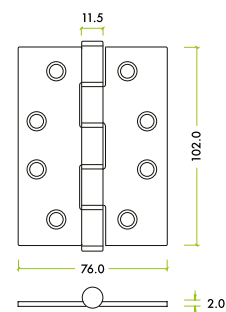

TECHNICAL SPECIFICATION SHEET

ZHSSW243 / ZHSSW243R

ZHSSW243SS

ZHSSW243PS

SPECIFICATION

- Dimensions : 102 x 76 x 2mm
- Grade 201 stainless steel
- CE Grade 7 tested : BS EN 1935
- Fire tested suitable for 30 & 60 minute timber doors

2	7	2	1	1	4	0	7

BS EN 1935 : 2002 Grade 7

SUITABILITY

STANDARDS

2812-CPR-AC7880

TECHNICAL

CODE	DESCRIPTION	FINISH
ZHSSW243SS	Washed Hinge SSS 201	Satin Stainless
ZHSSW243PS	Washed Hinge SSS 201	Polished Stainless
ZHSSW243RS	Washed Hinge SSS 201 - Radius	Satin Stainless
ZHSSW243RP	Washed Hinge SSS 201 - Radius	Polished Stainless