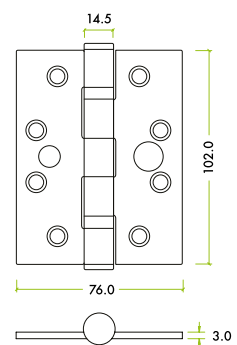

TECHNICAL

CODE	DESCRIPTION	FINISH
ZHSSDB243	Security Dog Bolt Grade 13 Ball Bearing Hinge	Satin Stainless
ZHSSDB243R	Security Dog Bolt Grade 13 Ball Bearing Hinge - Radius	Satin Stainless
For more information please contact us today: ERA Home Security T/A Zoo Hardware, Unit B, Dukes Drive, Kingmoor Park North, Carlisle, Cumbria CA6 4SH Call: 01228 672900 Fax: 01228 672928 Email: sales@zoo-hardware.co.uk Web: www.zoohardware.co.uk