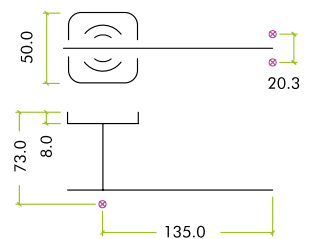

SUITABILITY

STANDARDS

TECHNICAL