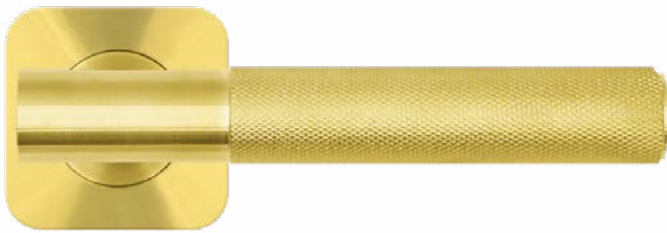

TECHNICAL SPECIFICATION SHEET

RT060-S

RT060-S-PVDSB