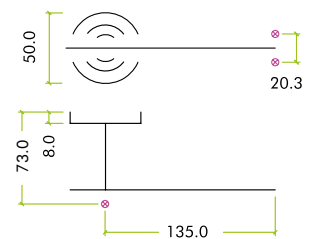

SUITABILITY

STANDARDS

TECHNICAL