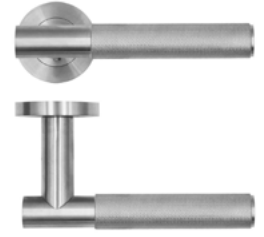

TECHNICAL SPECIFICATION SHEET

RT060

RT060SS

SPECIFICATION

- Cast stainless steel rose
- 50mm x 8mm round sprung rose
- SS304 stainless steel
- 4 point fixing inner rose
- Screw on rose cover
- Supplied with bolt through & wood screw fixings
- Suitable for 35-54mm doors
- Improved allen key for easier installation
- Grub screw on underside of lever
- NO plastic packaging

SUITABILITY

STANDARDS

TECHNICAL

CODE	DESCRIPTION	FINISH
RT060PCB	Orta lever on rose	Powder Coated Black
RT060-PCW	Orta lever on rose	Powder Coated White
RT060PVDSB	Orta lever on rose	PVD Satin Brass
RT060PVDBZ	Orta lever on rose	PVD Satin Bronze
RT060SS	Orta lever on rose	Satin Stainless

ZOO
ARCHITECTURAL HARDWARE

For more information please contact us today:

ERA Home Security T/A Zoo Hardware,
Unit B, Dukes Drive, Kingmoor Park North,
Carlisle, Cumbria CA6 4SH

Call: 01228 672900
Fax: 01228 672928
Email: sales@zoo-hardware.co.uk
Web: www.zoohardware.co.uk

FM 668401

EMS 668402