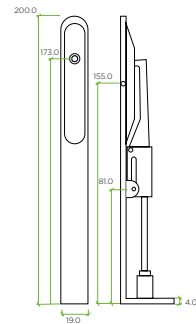

ZAS03R-ETB

ZAS03R-TRG

ZAS03RSS

SPECIFICATION

- 20mm x 200mm flush bolt
- 11mm diameter bolt
- 15mm bolt throw
- 304 Grade stainless steel

SUITABILITY

STANDARDS

TECHNICAL

To maintain compliance with the fire standard for these flush bolts, it is recommended that you fit these with the relevant FlexiFire intumescent pack - see product codes below.

CODE	FLEXIFIRE CODE	DESCRIPTION	FINISH
ZAS03SS	ZIF0160G	Lever Action Flush Bolt - Square	Satin Stainless
ZAS03PS	ZIF0160G	Lever Action Flush Bolt - Square	Polished Stainless
ZAS03PVD	ZIF0160G	Lever Action Flush Bolt - Square	PVD Brass
ZAS03-PVD-SB	ZIF0160G	Lever Action Flush Bolt - Square	PVD Satin Brass
ZAS03RSS	ZIF0160G	Lever Action Flush Bolt - Radius	Satin Stainless
ZAS03RPVDBLK	ZIF0160G	Lever Action Flush Bolt - Radius	PVD Black
ZAS03RPVDBZ	ZIF0160G	Lever Action Flush Bolt - Radius	PVD Bronze
ZAS03RPCW	ZIF0160G	Lever Action Flush Bolt - Radius	Powder Coat White
ZAS03R-PCB	ZIF0160G	Lever Action Flush Bolt - Radius	Powder Coat Black
ZAS03R-PVDSB	ZIF0160G	Lever Action Flush Bolt - Radius	PVD Satin Brass
ZAS03R-PVDGH	ZIF0160G	Lever Action Flush Bolt - Radius	PVD Graphite
ZAS03R-TRG	ZIF0160G	Lever Action Flush Bolt - Radius	Tuscan Rose Gold
ZAS03R-ETB	ZIF0160G	Lever Action Flush Bolt - Radius	Etna Bronze