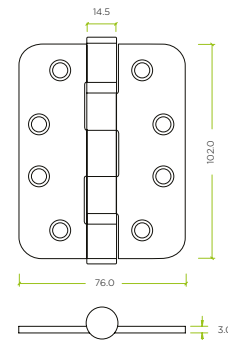

ZHSS243RPCB

ZHSS24R-PCW

ZHSS243R-TRG

ZHSS243R-ETB

TECHNICAL SPECIFICATION

PRODUCT FEATURES

- **Dimensions:** 102 x 76 x 3mm
- **Material:** Grade 201 stainless steel
- Template drilled
- **Performance Testing:** Successfully tested in accordance with the requirements of BS EN 1935:2002

CERTIFICATION

- CE marked (Certificate AC5003)
- UKCA marked (Certificate AC7884)
- CERTIFIRE approved (Certificate CF849)

2812-CPR-AC5003

1121-CPR-UK-AC7884

CORNER OPTIONS

- Radiused

TECHNICAL

CODE	DESCRIPTION	FINISH
ZHSS243RS	Grade 13 Ball Bearing Hinge - 102 x 76 x 3mm - Radius	Satin Stainless
ZHSS243RP	Grade 13 Ball Bearing Hinge - 102 x 76 x 3mm - Radius	Polished Stainless Steel
ZHSS243RPVD	Grade 13 Ball Bearing Hinge - 102 x 76 x 3mm - Radius	PVD Gold
ZHSS243RPCB	Grade 13 Ball Bearing Hinge - 102 x 76 x 3mm - Radius	Powder Coated Black
ZHSS243R-PCW	Grade 13 Ball Bearing Hinge - 102 x 76 x 3mm - Radius	Powder Coated White
ZHSS243R-PVDBZ	Grade 13 Ball Bearing Hinge - 102 x 76 x 3mm - Radius	PVD Bronze
ZHSS243R-PVDSB	Grade 13 Ball Bearing Hinge - 102 x 76 x 3mm - Radius	PVD Satin Brass
ZHSS243R-TRG	Grade 13 Ball Bearing Hinge - 102 x 76 x 3mm - Radius	Tuscan Rose Gold
ZHSS243R-ETB	Grade 13 Ball Bearing Hinge - 102 x 76 x 3mm - Radius	Etna Bronze
ZHSS243R-MB	Grade 13 Ball Bearing Hinge - 102 x 76 x 3mm - Radius	Matt Black