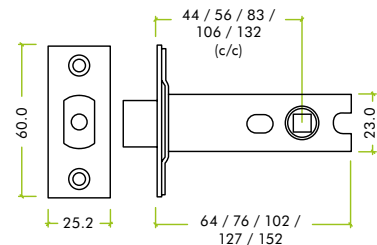

PRODUCT FEATURES

- 25 x 65mm Forend
- 15 x 22 x 64/76/102/127/152mm Body
- Suitable for Bolt Through Fixing
- 10 Year Mechanical Guarantee

TO SUIT

- ZDB2 Spare Dust Boxes available to suit
- ZLAP02/02R spare accessory pack in a range of different finishes available to suit

FIRE TESTING

- Successfully fire tested in accordance with the requirements of BS EN1634-1, suitable for use on 30 and 60 minute timber fire doors*

FOR USE WITH

- **ZITL0130G** - Intumescent kit to suit ZTDA 64mm and 76mm tubular deadbolt, graphite 0.8mm, to suit 30 minute timber fire rated doors
- **ZITL0160G** - Intumescent kit to suit ZTDA 64mm and 76mm tubular deadbolt, graphite 2mm, to suit 60 minute timber fire rated doors
- **ZITL0230G** - Intumescent kit to suit ZTDA 102mm and 127mm tubular deadbolt, graphite 0.8mm, to suit 30 minute timber fire rated doors
- **ZITL0260G** - Intumescent kit to suit ZTDA 102mm and 127mm tubular deadbolt, graphite 2mm, to suit 60 minute timber fire rated doors

FINISHES

- Satin Stainless (SS)

TECHNICAL

PLEASE NOTE:

* ZTDA152SS IS NOT FIRE RATED

CODE	DESCRIPTION	FINISH
ZTDA64SS	Tubular deadbolt - 64mm body	Satin Stainless
ZTDA76SS	Tubular deadbolt - 76mm body	Satin Stainless
ZTDA102SS	Tubular deadbolt - 102mm body	Satin Stainless
ZTDA127SS	Tubular deadbolt - 127mm body	Satin Stainless
ZTDA152SS	Tubular deadbolt - 152mm body	Satin Stainless
	<p>For more information please contact us today: ERA Home Security T/A Zoo Hardware, Unit B, Dukes Drive, Kingmoor Park North, Carlisle, Cumbria CA6 4SH</p> <p>Call: 01228 672900 Fax: 01228 672928 Email: sales@zoo-hardware.co.uk Web: www.zoohardware.co.uk</p>	 <p>FM 668401 EMS 668402</p>