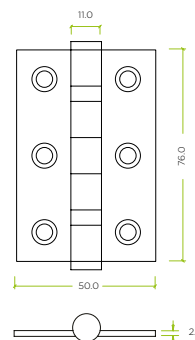

### PRODUCT FEATURES

- **Dimensions:** 76 x 50 x 2mm
- **Material:** Grade 201 stainless steel
- Inline drilled
- **Performance Testing:** Successfully tested in accordance with the requirements of BS EN 1935:2002

### TECHNICAL

CODE	DESCRIPTION	FINISH
ZHSS232-FD-SSS	Grade 7 Ball Bearing Hinge - 76 x 50 x 2mm	Satin Stainless
ZHSS232-FD-PSS	Grade 7 Ball Bearing Hinge - 76 x 50 x 2mm	Polished Stainless
ZHSS232-FD-MB	Grade 7 Ball Bearing Hinge - 76 x 50 x 2mm	Matt Black
ZHSS232-FD-PCW	Grade 7 Ball Bearing Hinge - 76 x 50 x 2mm	Powder Coat White
ZHSS232-FD-PVDSB	Grade 7 Ball Bearing Hinge - 76 x 50 x 2mm	PVD Satin Brass
ZHSS232-FD-PVDPB	Grade 7 Ball Bearing Hinge - 76 x 50 x 2mm	PVD Polished Brass
ZHSS232-FD-PVDBZ	Grade 7 Ball Bearing Hinge - 76 x 50 x 2mm	PVD Bronze
ZHSS232-FD-TRG	Grade 7 Ball Bearing Hinge - 76 x 50 x 2mm	Tuscan Rose Gold
ZHSS232-FD-FSB	Grade 7 Ball Bearing Hinge - 76 x 50 x 2mm	Favo Satin Brass
ZHSS232-FD-ETB	Grade 7 Ball Bearing Hinge - 76 x 50 x 2mm	Etna Bronze