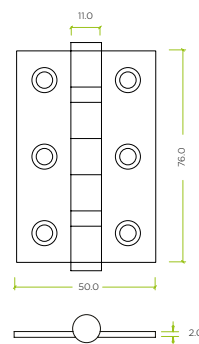

ZHSS232-PVDBZ

ZHSS232-TRG

ZHSS232-FSB

ZHSS232-ETB

TECHNICAL SPECIFICATION

PRODUCT FEATURES

- **Dimensions:** 76 x 50 x 2mm
- **Material:** Grade 201 stainless steel

CORNER OPTIONS

- Square

TECHNICAL

CODE	DESCRIPTION	FINISH
ZHSS232S	Stainless Steel Door Hinge - 76 x 50 x 2mm	Satin Stainless
ZHSS232P	Stainless Steel Door Hinge - 76 x 50 x 2mm	Polished Stainless
ZHSS232-MB	Stainless Steel Door Hinge - 76 x 50 x 2mm	Matt Black
ZHSS232-PCW	Stainless Steel Door Hinge - 76 x 50 x 2mm	Powder Coat White
ZHSS232-PVDSB	Stainless Steel Door Hinge - 76 x 50 x 2mm	PVD Satin Brass
ZHSS232PVD	Stainless Steel Door Hinge - 76 x 50 x 2mm	PVD Polished Brass
ZHSS232-PVDBZ	Stainless Steel Door Hinge - 76 x 50 x 2mm	PVD Bronze
ZHSS232-TRG	Stainless Steel Door Hinge - 76 x 50 x 2mm	Tuscan Rose Gold
ZHSS232-FSB	Stainless Steel Door Hinge - 76 x 50 x 2mm	Favo Satin Brass
ZHSS232-ETB	Stainless Steel Door Hinge - 76 x 50 x 2mm	Etna Bronze