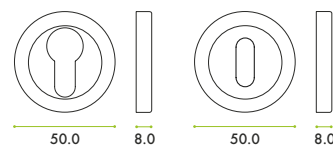

SPECIFICATION

- Euro profile / Standard profile escutcheons
- 50mm x 8mm sprung screw on zinc rose
- Fixing screws supplied
- No plastic packaging

SUITABILITY

STANDARDS

TECHNICAL

CODE	DESCRIPTION	ADDITIONAL INFO.
ZPA001-CP	Euro profile escutcheon	50mm x 8mm screw on zinc rose
ZPA001-SC	Euro profile escutcheon	50mm x 8mm screw on zinc rose
ZPA001-MB	Euro profile escutcheon	50mm x 8mm screw on zinc rose
ZPA002-CP	Standard profile escutcheon	50mm x 8mm screw on zinc rose
ZPA002-SC	Standard profile escutcheon	50mm x 8mm screw on zinc rose
ZPA002-MB	Standard profile escutcheon	50mm x 8mm screw on zinc rose