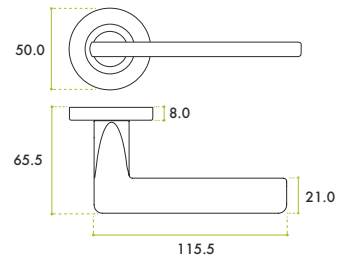

SUITABILITY

STANDARDS

TECHNICAL