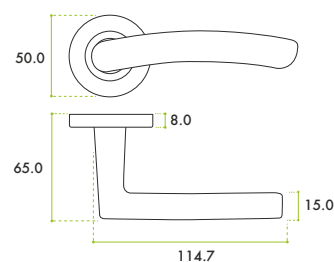

ZPA020

ZPA020-MB

ZPA020-CP

ZPA020-SC

CODE	FINISH
ZPA020-CP	Polished Chrome
ZPA020-SC	Satin Chrome
ZPA020-MB	Matt Black

SPECIFICATION

- Aluminium lever built on a zinc rose
- 50mm x 8mm sprung screw on rose
- Bolt through fixings included
- Suitable for 35-54mm doors
- No plastic packaging

SUITABILITY

STANDARDS

TECHNICAL

CODE	DESCRIPTION	ADDITIONAL INFO.
ZPA020-CP	Santiago lever on rose	Aluminium lever built on a zinc rose
ZPA020-SC	Santiago lever on rose	Aluminium lever built on a zinc rose
ZPA020-MB	Santiago lever on rose	Aluminium lever built on a zinc rose