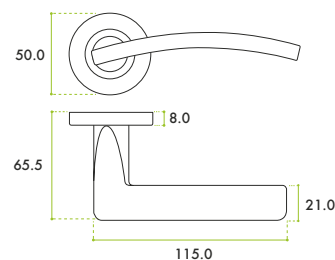

ZPA030

ZPA030-CP

ZPA030-SC

ZPA030-MB

CODE	FINISH
ZPA030-CP	Polished Chrome
ZPA030-SC	Satin Chrome
ZPA030-MB	Matt Black

SPECIFICATION

- Aluminium lever built on a zinc rose
- 50mm x 8mm sprung screw on rose
- Bolt through fixings included
- Suitable for 35-54mm doors
- No plastic packaging

SUITABILITY

STANDARDS

TECHNICAL

CODE	DESCRIPTION	ADDITIONAL INFO.
ZPA030-CP	Toledo lever on rose	Aluminium lever built on a zinc rose
ZPA030-SC	Toledo lever on rose	Aluminium lever built on a zinc rose
ZPA030-MB	Toledo lever on rose	Aluminium lever built on a zinc rose