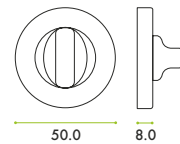

**ZPA004**

ZPA004-MB

ZPA004-CP

ZPA004-SC

CODE	FINISH
ZPA004-CP	Polished Chrome
ZPA004-SC	Satin Chrome
ZPA004-MB	Matt Black

**SPECIFICATION**

- Aluminium turn/release
- Zinc rose
- 50mm x 8mm screw on rose cover
- Fixing screws supplied
- No plastic packaging

**SUITABILITY**      **TECHNICAL**

**STANDARDS**

CODE	DESCRIPTION	ADDITIONAL INFO.
ZPA004-CP	Turn & release	Aluminium turn/release on a zinc rose
ZPA004-SC	Turn & release	Aluminium turn/release on a zinc rose
ZPA004-MB	Turn & release	Aluminium turn/release on a zinc rose