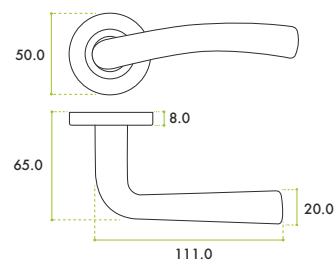

### SPECIFICATION

- Aluminium lever built on a zinc rose
- 50mm x 8mm sprung screw on rose
- Bolt through fixings included
- Suitable for 35-54mm doors
- No plastic packaging

### SUITABILITY

### TECHNICAL

CODE	DESCRIPTION	ADDITIONAL INFO.
ZPA050-CP	Seville lever on rose	Aluminium lever built on a zinc rose
ZPA050-SC	Seville lever on rose	Aluminium lever built on a zinc rose
ZPA050-MB	Seville lever on rose	Aluminium lever built on a zinc rose