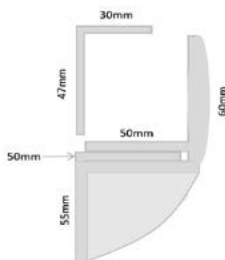

ARCHITECTURAL BRACKETS RGL SAFETY RANGE

FIRE TESTED to
BSEN1634-1:2014 & BS476:Part22:1987
(30, 60, 90 & 120 min timber door-sets)

BK600-F-L/AB

Fire tested range of maglocks and brackets from a market leader in access control.

| SPECIFICATION | FEATURES | OTHER PRODUCTS |
|---------------|----------|----------------|
|---------------|----------|----------------|

BK600-F-L/AB
 • Specially designed bracket slots that allows for a simple one person installation of maglocks
 • Fully adjustable brackets
 • Suitable for all RGL Slimline Maglocks - inc: ML600 / ML600-M / ML600-MDS

INWARD
OUTWARD

DIMENSIONS

BK600-F-L/AB
 • 250x47x30 (mm) L Bracket (LxWxD)
 • 250x50x55 (mm) Z Bracket (LxWxD) x2
 1.18kg Boxed

CONTENTS

- BK600-F-L/AB**
 • L Bracket (600lb)
 • 2 x ZL Brackets
 • 2 x Fixing kits
 • End caps