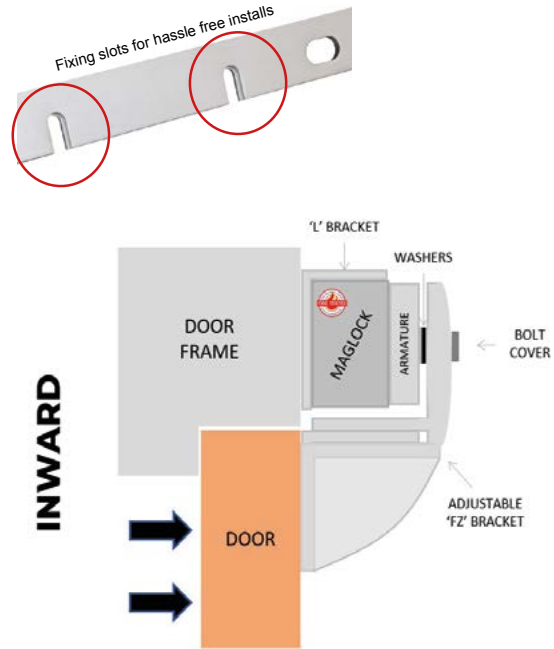

ARCHITECTURAL BRACKETS RGL SAFETY RANGE

FIRE TESTED to
BSEN1634-1:2014 & BS476:Part22:1987
(30, 60, 90 & 120 min timber door-sets)

BK600-F-L/AB

Fire tested range of maglocks and brackets from a market leader in access control.

| SPECIFICATION | FEATURES | OTHER PRODUCTS |
|---------------|----------|----------------|
|---------------|----------|----------------|

BK600-F-L/AB
 • Specially designed bracket slots that allows for a simple one person installation of maglocks
 • Fully adjustable brackets
 • Suitable for all RGL Slimline Maglocks - inc: ML600 / ML600-M / ML600-MDS

BK600-F-L/AB
 • Fire rated (30, 60, 90 & 120 min timber door set)
 • L bracket for use on outward opening doors
 • ZL bracket for use on inward opening doors
 • Anodised aluminium finish

If you are looking for alternative options, then please view the following bracket:

INWARD
OUTWARD

DIMENSIONS

BK600-F-L/AB
 • 250x47x30 (mm) L Bracket (LxWxD)
 • 250x50x55 (mm) Z Bracket (LxWxD) x2
 1.18kg Boxed

CONTENTS

- BK600-F-L/AB**
 • L Bracket (600lb)
 • 2 x ZL Brackets
 • 2 x Fixing kits
 • End caps