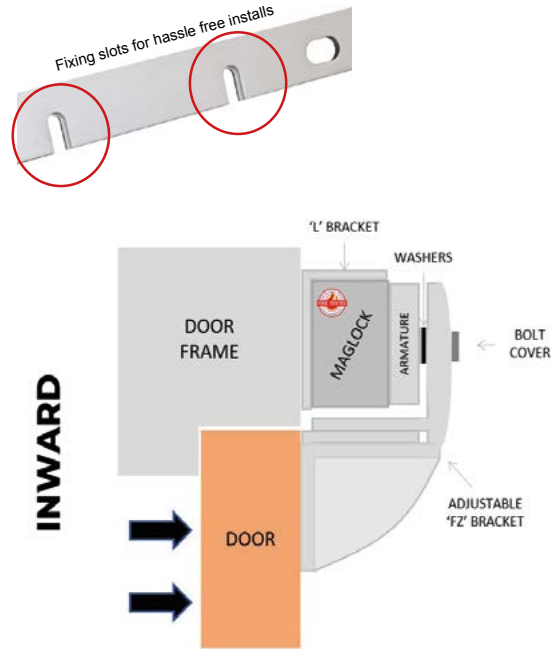

DOUBLE ARCHITECTURAL BRACKETS RGL SAFETY RANGE

MAGNETIC LOCK

FIRE TESTED to BSEN1634-1:2014 & BS476:Part22:1987 (30, 60, 90 & 120 min timber door-sets)

BK600-D-FL/AB

Fire tested range of maglocks and brackets from a market leader in access control.

SPECIFICATION	FEATURES	OTHER PRODUCTS
---------------	----------	----------------

BK600-D-FL/AB

- Specially designed bracket slots that allows for a simple one person installation of double maglocks
- Fully adjustable brackets
- Suitable for all RGL Slimline Maglocks - inc: ML600-D / ML600-D-M / ML600-D-MDS

DIMENSIONS

BK600-D-FL/AB

- 500x47x30 (mm) L Bracket (LxWxD)
- 250x50x55 (mm) Z Bracket (LxWxD) x2
- 2.34kg Boxed

BK600-D-FL/AB

- Fire rated (30, 60, 90 & 120 min timber door set)
- L bracket for use on outward opening doors
- ZL bracket for use on inward opening doors
- Anodised aluminium finish