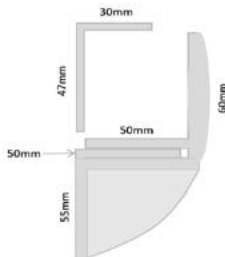

DOUBLE ARCHITECTURAL BRACKETS RGL SAFETY RANGE

MAGNETIC LOCK

FIRE TESTED to BSEN1634-1:2014 & BS476:Part22:1987 (30, 60, 90 & 120 min timber door-sets)

BK600-D-FL/AB

Fire tested range of maglocks and brackets from a market leader in access control.

SPECIFICATION	FEATURES	OTHER PRODUCTS
---------------	----------	----------------

BK600-D-FL/AB

- Specially designed bracket slots that allows for a simple one person installation of double maglocks
- Fully adjustable brackets
- Suitable for all RGL Slimline Maglocks - inc: ML600-D / ML600-D-M / ML600-D-MDS

DIMENSIONS

BK600-D-FL/AB

- 500x47x30 (mm) L Bracket (LxWxD)
- 250x50x55 (mm) Z Bracket (LxWxD) x2
- 2.34kg Boxed

BK600-D-FL/AB

- Fire rated (30, 60, 90 & 120 min timber door set)
- L bracket for use on outward opening doors
- ZL bracket for use on inward opening doors
- Anodised aluminium finish