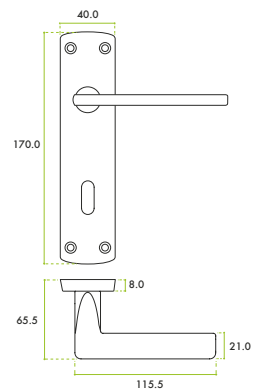

ZPA011

ZPA011-CP

ZPA011-SC

ZPA011-MB

CODE	FINISH
ZPA011-CP	Polished Chrome
ZPA011-SC	Satin Chrome
ZPA011-MB	Matt Black

SPECIFICATION

- Full aluminium construction
- 40mm x 170mm backplate
- Face-fix backplate
- 57mm c/c (Standard lock)
- No plastic packaging

SUITABILITY

STANDARDS

TECHNICAL

CODE	DESCRIPTION	ADDITIONAL INFO.
ZPA011-CP	Leon lever on backplate	Standard lock profile backplate
ZPA011-SC	Leon lever on backplate	Standard lock profile backplate
ZPA011-MB	Leon lever on backplate	Standard lock profile backplate