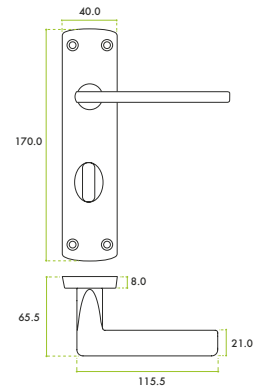

ZPA013

CODE	FINISH
ZPA013-CP	Polished Chrome
ZPA013-SC	Satin Chrome
ZPA013-MB	Matt Black

SPECIFICATION

- Full aluminium construction
- 40mm x 170mm backplate
- Face-fix backplate
- 57mm c/c (Bathroom)
- No plastic packaging

SUITABILITY **TECHNICAL**

STANDARDS

CODE	DESCRIPTION	ADDITIONAL INFO.
ZPA013-CP	Leon lever on backplate	Bathroom backplate
ZPA013-SC	Leon lever on backplate	Bathroom backplate
ZPA013-MB	Leon lever on backplate	Bathroom backplate