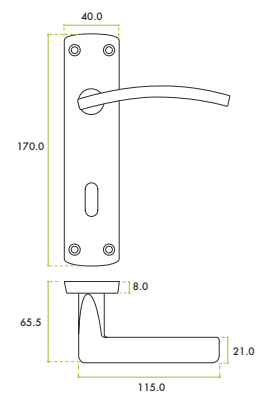

**ZPA031**

ZPA031-MB

ZPA031-CP

ZPA031-SC

CODE	FINISH
ZPA031-CP	Polished Chrome
ZPA031-SC	Satin Chrome
ZPA031-MB	Matt Black

**SPECIFICATION**

- Full aluminium construction
- 40mm x 170mm backplate
- Face-fix backplate
- 57mm c/c (Standard lock)
- No plastic packaging

**SUITABILITY**      **TECHNICAL**

**STANDARDS**

CODE	DESCRIPTION	ADDITIONAL INFO.
ZPA031-CP	Toledo lever on backplate	Standard lock profile backplate
ZPA031-SC	Toledo lever on backplate	Standard lock profile backplate
ZPA031-MB	Toledo lever on backplate	Standard lock profile backplate