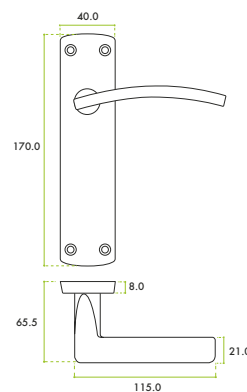

**ZPA032**

ZPA032-CP

ZPA032-SC

ZPA032-MB

CODE	FINISH
ZPA032-CP	Polished Chrome
ZPA032-SC	Satin Chrome
ZPA032-MB	Matt Black

**SPECIFICATION**

- Full aluminium construction
- 40mm x 170mm backplate
- Face-fix backplate
- Latch backplate
- No plastic packaging

**SUITABILITY**

**STANDARDS**

**TECHNICAL**

CODE	DESCRIPTION	ADDITIONAL INFO.
ZPA032-CP	Toledo lever on backplate	Latch backplate
ZPA032-SC	Toledo lever on backplate	Latch backplate
ZPA032-MB	Toledo lever on backplate	Latch backplate