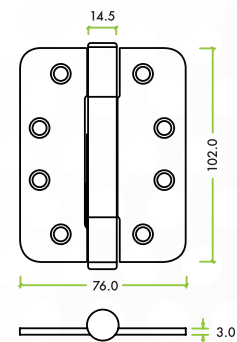

VHC243R

SPECIFICATION

- BS EN 1935: 2002 Grade 14
- Grade 201 stainless steel
- Self lubricating hinge
- Low maintenance hinge
- Up to 160kg door weight
- Standard Vier fitting template
- 102 x 76 x 3mm

4	7	7	1	1	4	0	14

BS EN 1935 : 2002 Grade 14

SUITABILITY

STANDARDS

2812-CPR-AC5060

TECHNICAL

CODE	DESCRIPTION	FINISH
VHC243RS	Grade 14 high performance concealed knuckle hinge - Radius	Satin Stainless
VHC243RP	Grade 14 high performance concealed knuckle hinge - Radius	Polished Stainless
VHC243RPVD	Grade 14 high performance concealed knuckle hinge - Radius	PVD
VHC243RPVDBZ	Grade 14 high performance concealed knuckle hinge - Radius	PVD Bronze
VHC243R-PVDSB	Grade 14 high performance concealed knuckle hinge - Radius	PVD Satin Brass
VHC243RPVDBLK	Grade 14 high performance concealed knuckle hinge - Radius	PVD Black
VHC243R-PCB	Grade 14 high performance concealed knuckle hinge - Radius	Powder Coat Black
VHC243R-PCW	Grade 14 high performance concealed knuckle hinge - Radius	Powder Coat White

For more information please contact us today:

ERA Home Security T/A Zoo Hardware,
Unit B, Dukes Drive, Kingmoor Park North,
Carlisle, Cumbria CA6 4SH

Call: 01228 672900

Fax: 01228 672928

Email: sales@zoo-hardware.co.uk