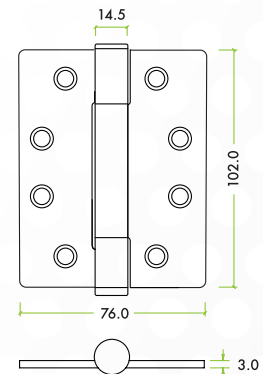

VHC243-PCB

VHC243-PCW

SPECIFICATION

- BS EN 1935: 2002 Grade 14
- Grade 201 stainless steel
- Self lubricating hinge
- Low maintenance hinge
- Up to 160kg door weight
- Standard Vier fitting template
- 102 x 76 x 3mm

4	7	7	1	1	4	0	14

BS EN 1935 : 2002 Grade 14

SUITABILITY

STANDARDS

2812-CPR-AC5060

TECHNICAL

CODE	DESCRIPTION	FINISH
VHC243S	Grade 14 high performance concealed knuckle hinge	Satin Stainless
VHC243P	Grade 14 high performance concealed knuckle hinge	Polished Stainless
VHC243PVD	Grade 14 high performance concealed knuckle hinge	PVD
VHC243PVDBZ	Grade 14 high performance concealed knuckle hinge	PVD Bronze
VHC243-PVDSB	Grade 14 high performance concealed knuckle hinge	PVD Satin Brass
VHC243PVDBLK	Grade 14 high performance concealed knuckle hinge	PVD Black
VHC243-PCB	Grade 14 high performance concealed knuckle hinge	Powder Coat Black
VHC243-PCW	Grade 14 high performance concealed knuckle hinge	Powder Coat White