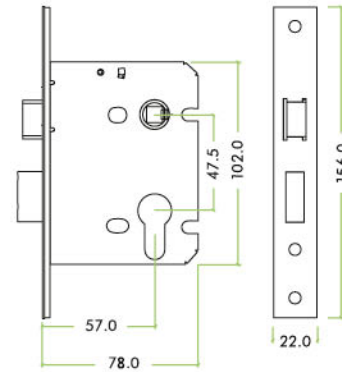

TECHNICAL

CODE	DESCRIPTION	FINISH
ZSC76EPPS	Euro Profile Sashlock 3" / 76mm	Polished Stainless
ZSC76EPSS	Euro Profile Sashlock 3" / 76mm	Satin Stainless

ARCHITECTURAL HARDWARE

For more information please contact us today:

ERA Home Security T/A Zoo Hardware,
Unit B, Dukes Drive, Kingmoor Park North,
Carlisle, Cumbria CA6 4SH

Call: 01228 672900

Fax: 01228 672928

Email: sales@zoo-hardware.co.uk

Web: www.zoohardware.co.uk

ISO 9001
Quality
Management
Systems
CERTIFIED

ISO 14001
Environmental
Management
CERTIFIED

FM 668401

EMS 668402