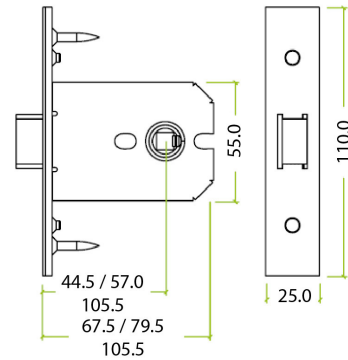

ZUKFD64 SERIES

Flat Dead Lock - 64mm c/w Forend and Strike

ZUKFD64PVD

ZUKFD64SS

TECHNICAL SPECIFICATION

PRODUCT FEATURES

- Solid brass deadbolt
- Sintered steel follower
- Short travel latch function
- Grip tight spring follower
- Includes plastic back box

CERTIFICATION

TECHNICAL

CODE	DESCRIPTION	FINISH
ZUKFD64PVD	Flat Dead Lock - 64mm c/w Forend and Strike	PVD
ZUKFD64SS	Flat Dead Lock - 64mm c/w Forend and Strike	Satin Stainless

ARCHITECTURAL HARDWARE

For more information please contact us today: